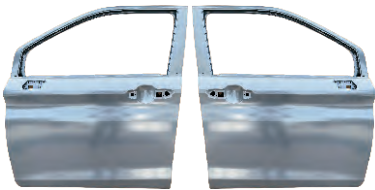

YRJ06-SNA22-201 R/L
FRONT DOOR-R/L

YRJ06-SNA22-202 R/L
REAR DOOR-R/L

YRJ06-SNA22-401 R/L
REAR FENDER-R/L

REPLACEMENT ITEM FOR
VELOZ '22

YRJ06-VLZ22-001
HOOD

YRJ06-VLZ22-101 R/L
FRONT FENDER-R/L

YRJ06-VLZ22-201 R/L
FRONT DOOR-R/L