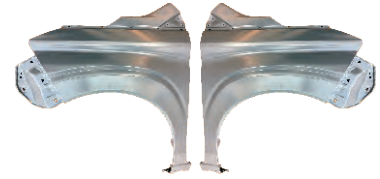

YRJ06-SNA22-201 R/L
FRONT DOOR-R/L

YRJ06-SNA22-202 R/L
REAR DOOR-R/L

YRJ06-SNA22-401 R/L
REAR FENDER-R/L

REPLACEMENT ITEM FOR
VELOZ '22

YRJ06-VLZ22-001
HOOD

YRJ06-VLZ22-101 R/L
FRONT FENDER-R/L

YRJ06-VLZ22-201 R/L
FRONT DOOR-R/L