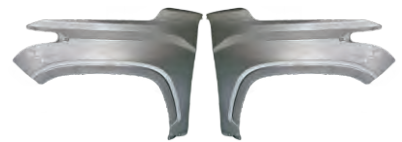

YRJ06-TUD23-202 R/L
REAR DOOR-R/L

YRJ06-TUD23-301
TAIL PANEL

YRJ06-TUD23-701
RADIATOR SUPPORT

REPLACEMENT ITEM FOR
SEQUOIA '23

YRJ06-SQA23-001
HOOD

YRJ06-SQA23-101 R/L
FRONT FENDER-R/L

YRJ06-SQA23-201 R/L
FRONT DOOR-R/L