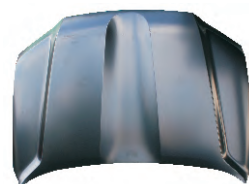

YRJ06-PRD18-001
HOOD