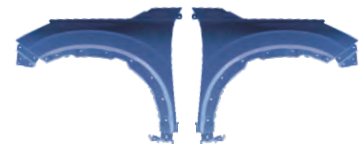

YRJ07-HRV23-101 R/L
FRONT FENDER-R/L

YRJ07-HRV23-301
TAIL GATE