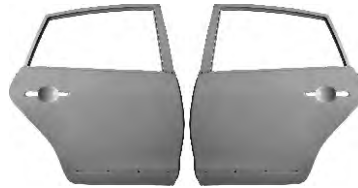

REPLACEMENT ITEM FOR
TEANA '13 L33

YRJ08-TN13-001
HOOD

YRJ08-TN13-101 R/L
FRONT FENDER-R/L

YRJ08-TN13-201 R/L
FRONT DOOR-R/L

YRJ08-TN13-202 R/L
REAR DOOR-R/L

YRJ08-TN13-301
TRUNK LID

YRJ08-TN13-401 R/L
REAR FENDER-R/L