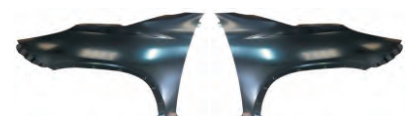

YRJ06-FTN06-202 R/L
REAR DOOR-R/L

YRJ06-FTN06-301
TAIL GATE

YRJ06-FTN06-401 R/L
REAR FENDER-R/L

REPLACEMENT ITEM FOR
FORTUNER '15

YRJ06-FTN15-001
HOOD

YRJ06-FTN15-101R/L
FRONT FENDER-R/L

REPLACEMENT ITEM FOR
FORTUNER '15