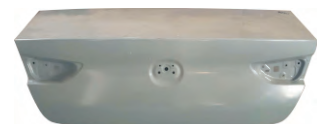

YRJ10-M3-14-141 R/L
SIDE PANEL-R/L

REPLACEMENT ITEM FOR
M3'18

YRJ10-M3-18-001
HOOD

YRJ10-M3-18-101 R/L
FRONT FENDER-R/L

YRJ10-M3-18-201 R/L
FRONT DOOR-R/L

YRJ10-M3-18-202 R/L
REAR DOOR-R/L

YRJ10-M3-18-301
TRUNK LID