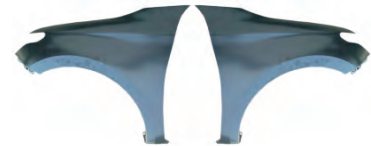

YRJ12-L200-15-101 R/L
FRONT FENDER R/L