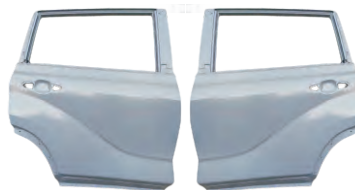

YRJ06-HLD21-701
RADIATOR SUPPORT