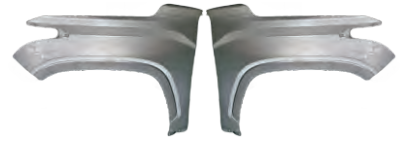

YRJ06-TUD14-203 R/L
REAR DOOR-R/L

YRJ06-TUD14-301
TAIL PANEL

YRJ06-TUD14-701
RADIATOR SUPPORT

REPLACEMENT ITEM FOR
TUNDRA '23

YRJ06-TUD23-001
HOOD

YRJ06-TUD23-101 R/L
FRONT FENDER-R/L

YRJ06-TUD23-201 R/L
FRONT DOOR-R/L