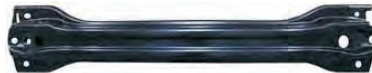

REPLACEMENT ITEM FOR
FIT-5D '09

REPLACEMENT ITEM FOR
FIT-5D '14