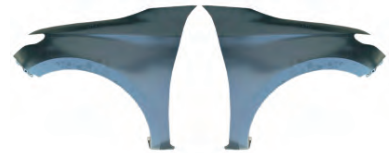

REPLACEMENT ITEM FOR
PAJERO-SPORT'11

YRJ12-PJR11-701
RADIATOR SUPPORT

REPLACEMENT ITEM FOR
PAJERO-SPORT'16

YRJ12-PJR16-001
HOOD

YRJ12-PJR16-101R/L
FRONT FENDER-R/L

YRJ12-PJR16-201 R/L
FRONT DOOR-R/L

YRJ12-PJR16-701
RADIATOR SUPPORT