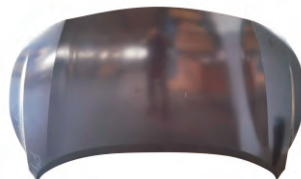

YRJ08-SNY11-702
RADIATOR SUPPORT LOWER

YRJ08-SNY11-801
REAR PANEL

REPLACEMENT ITEM FOR
SUNNY-VERSA'20

YRJ08-SNY20-001
HOOD

YRJ08-SNY20-101 R/L
FRONT FENDER -R/L

YRJ08-SNY20-201 R/L
FRONT DOOR-R/L

YRJ08-SNY20-202 R/L
REAR DOOR -R/L