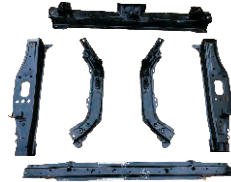

REPLACEMENT ITEM FOR
XPANDER '21