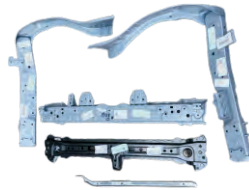

YRJ06-HLD21-101 R/L
FRONT FENDER-R/L

YRJ06-HLD21-201 R/L
FRONT DOOR-R/L

YRJ06-HLD21-202 R/L
REAR DOOR-R/L

YRJ06-HLD21-301
TAIL GATE

YRJ06-HLD21-401 R/L
REAR FENDER-R/L

YRJ06-HLD21-701
RADIATOR SUPPORT

REPLACEMENT ITEM FOR
PRADO-3400 '98