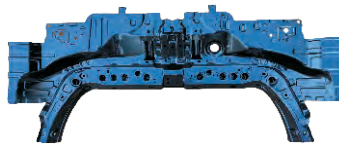

YRJ07-CVC06-001
HOOD