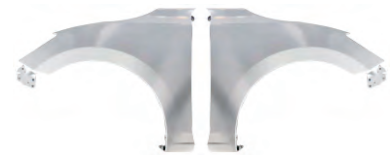

YRJ06-VOS18-301
TRUNK LID

YRJ06-VOS18-301H
TAIL GATE

YRJ06-VOS18-401 R/L
REAR FENDER-R/L

YRJ06-VOS14-801
REAR PANEL

REPLACEMENT ITEM FOR
YARIS '19

YRJ06-YRS19-001
HOOD

YRJ06-YRS19-101 R/L
FRONT FENDER-R/L

YRJ06-YRS19-201 R/L
FRONT DOOR-R/L