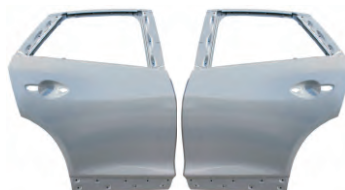

REPLACEMENT ITEM FOR
CX-4 '16

YRJ10-CX4-16-001
HOOD

YRJ10-CX4-16-101 R/L
FRONT FENDER-R/L

YRJ10-CX4-16-201 R/L
FRONT DOOR-R/L

YRJ10-CX4-16-202 R/L
REAR DOOR-R/L

YRJ10-CX4-16-301
TAIL GATE

REPLACEMENT ITEM FOR
CX-5 '13