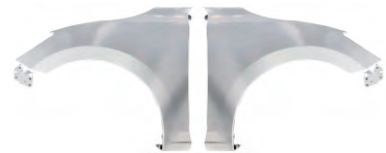

REPLACEMENT ITEM FOR
M2'08

YRJ10-M2-08-001
HOOD

YRJ10-M2-08-101 R/L
FRONT FENDER-R/L

YRJ10-M2-08-301
TRUNK LID

YRJ10-M2-08-301H
TAIL GATE (HATCHBACK)

REPLACEMENT ITEM FOR
M2'15

YRJ10-M2-15-001
HOOD

YRJ10-M2-15-101 R/L
FRONT FENDER-R/L