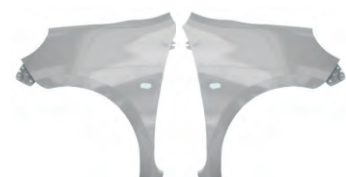

REPLACEMENT ITEM FOR
SYLPHY'16 B17Z

REPLACEMENT ITEM FOR
SYLPHY'19 B18

REPLACEMENT ITEM FOR
MARCH '10