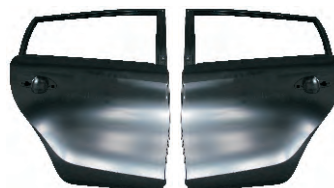

REPLACEMENT ITEM FOR
VIOS-YARIS '14

YRJ06-VOS14-601
REAR BUMPER

REPLACEMENT ITEM FOR
YARIS '14 HB